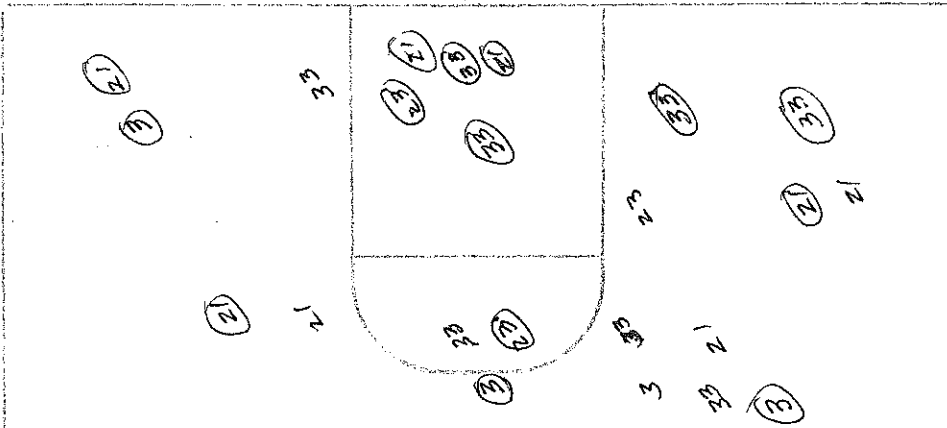

Technical Fouls: _____
 Attendance 16000 Copyright 1986 National Collegiate Athletic Association

NCAA BASKETBALL SHOT CHART

Game 9-1 First Half Second Half
(Circle one)

Layups

Team Paintsville 30

Attempted 23