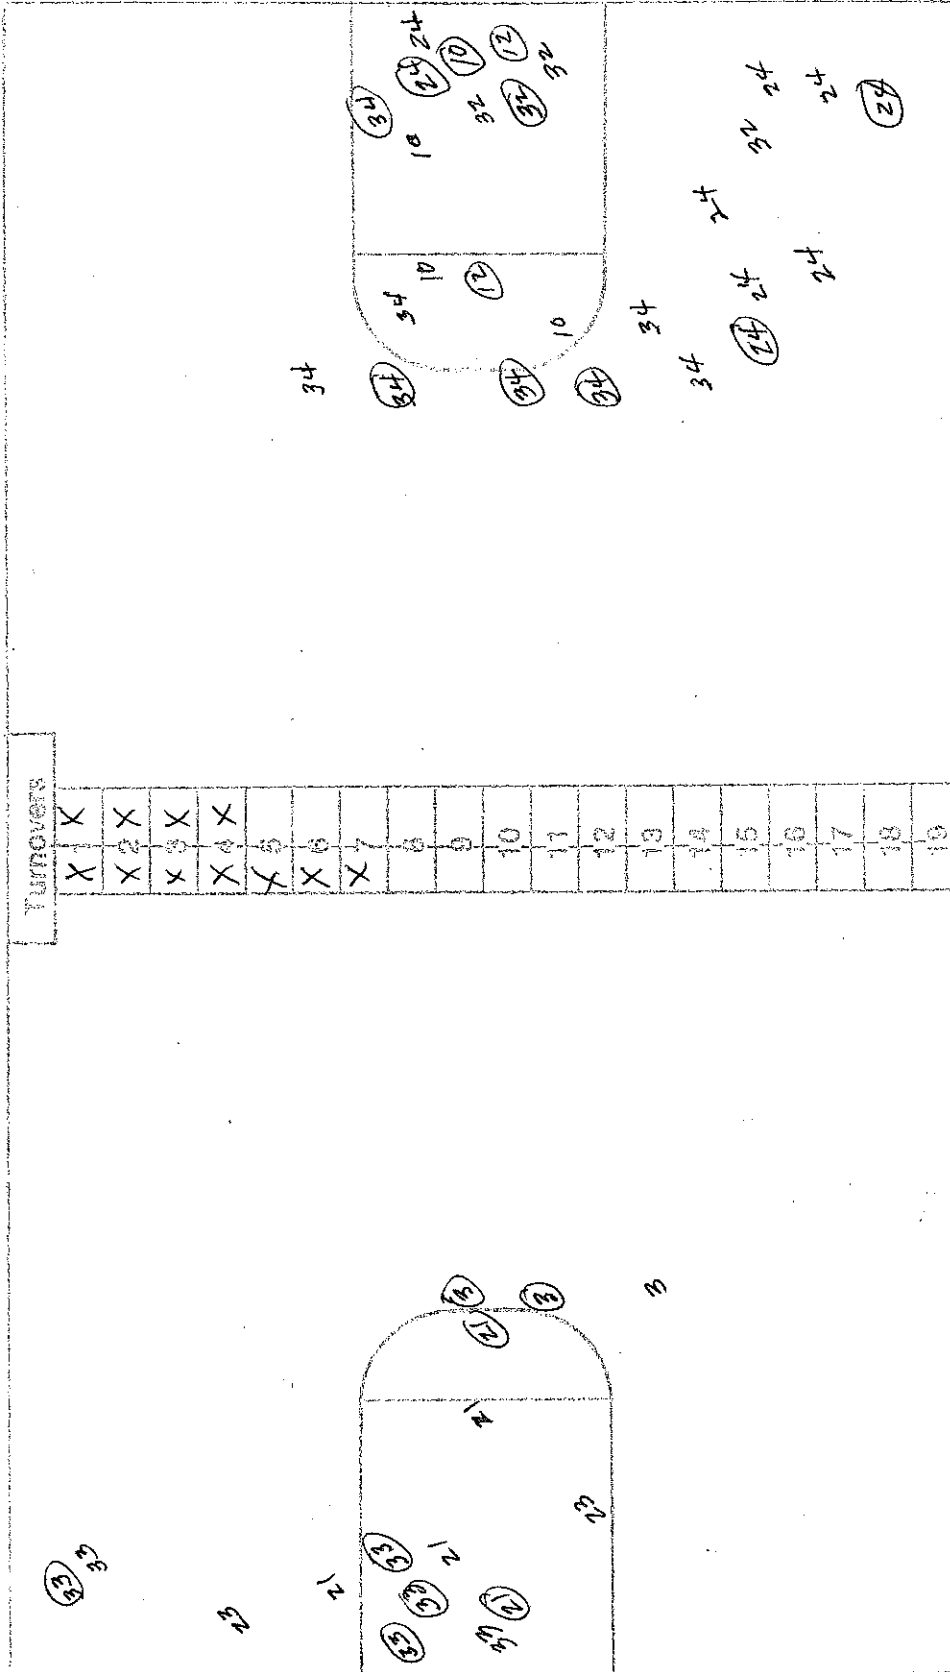

NCAA BASKETBALL SHOT CHART

Game 9-7

First Half

Second Half

(Circle one)

Layups

Attempted 27

Made 11