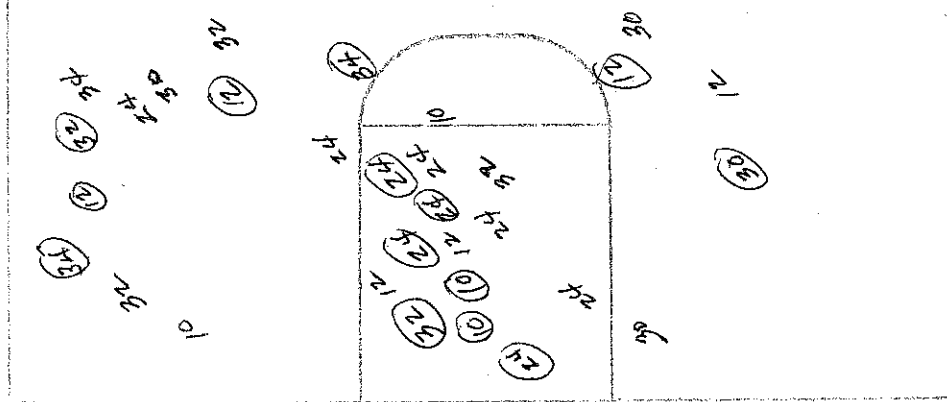

Attempted 31

Made 14

Percentage _____

Layups